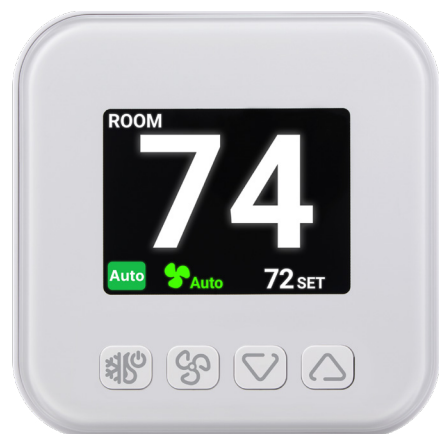

### T961NN50 Universal Wired Thermostat T961

- Universal 24V wired thermostat with large 2.8" dimmable display
- Heat, cool, and auto changeover modes
- Customizable guest room temperature thresholds
- 3-year limited warranty
- EC Tool Pro APP configuration tool
- Antibacterial plastic